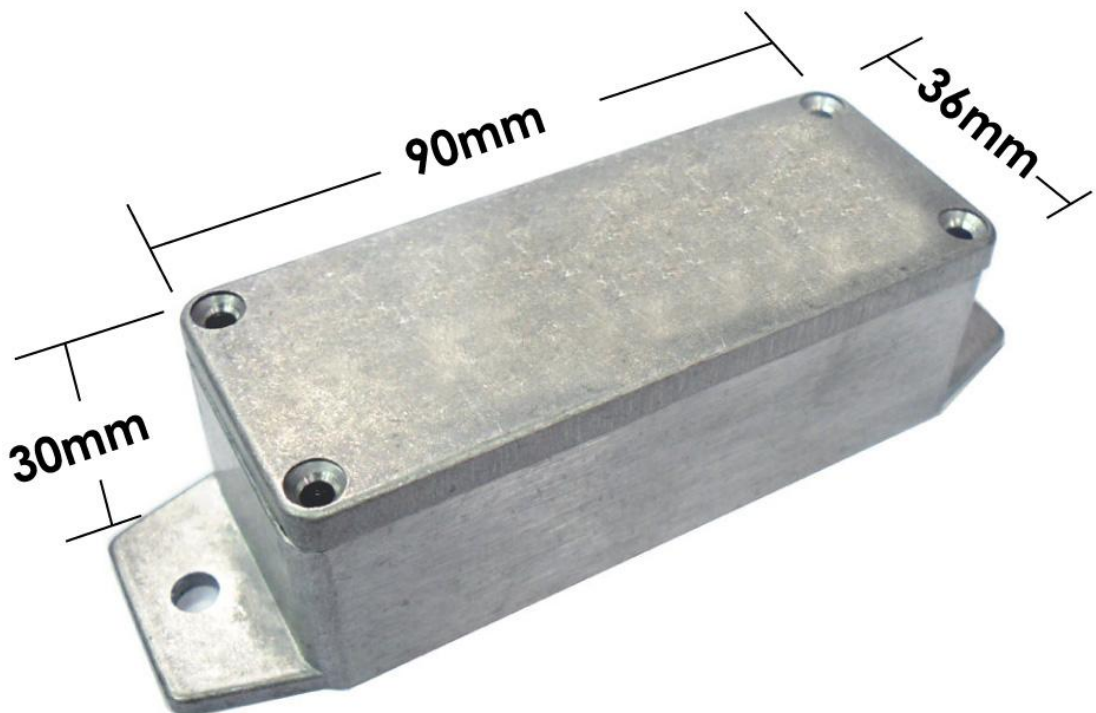

G102MF

G102MF

Dimension(mm): 90mm x 36mm x 30mm