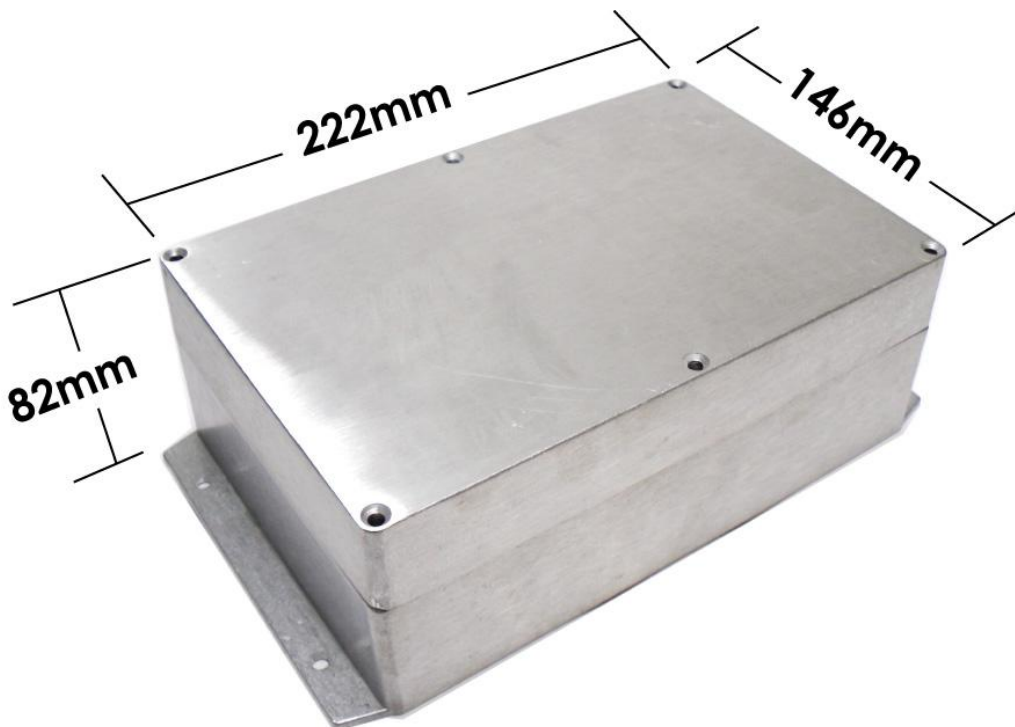

G125MF

G125MF

Dimension(mm): **222mm x 146mm x 82mm**